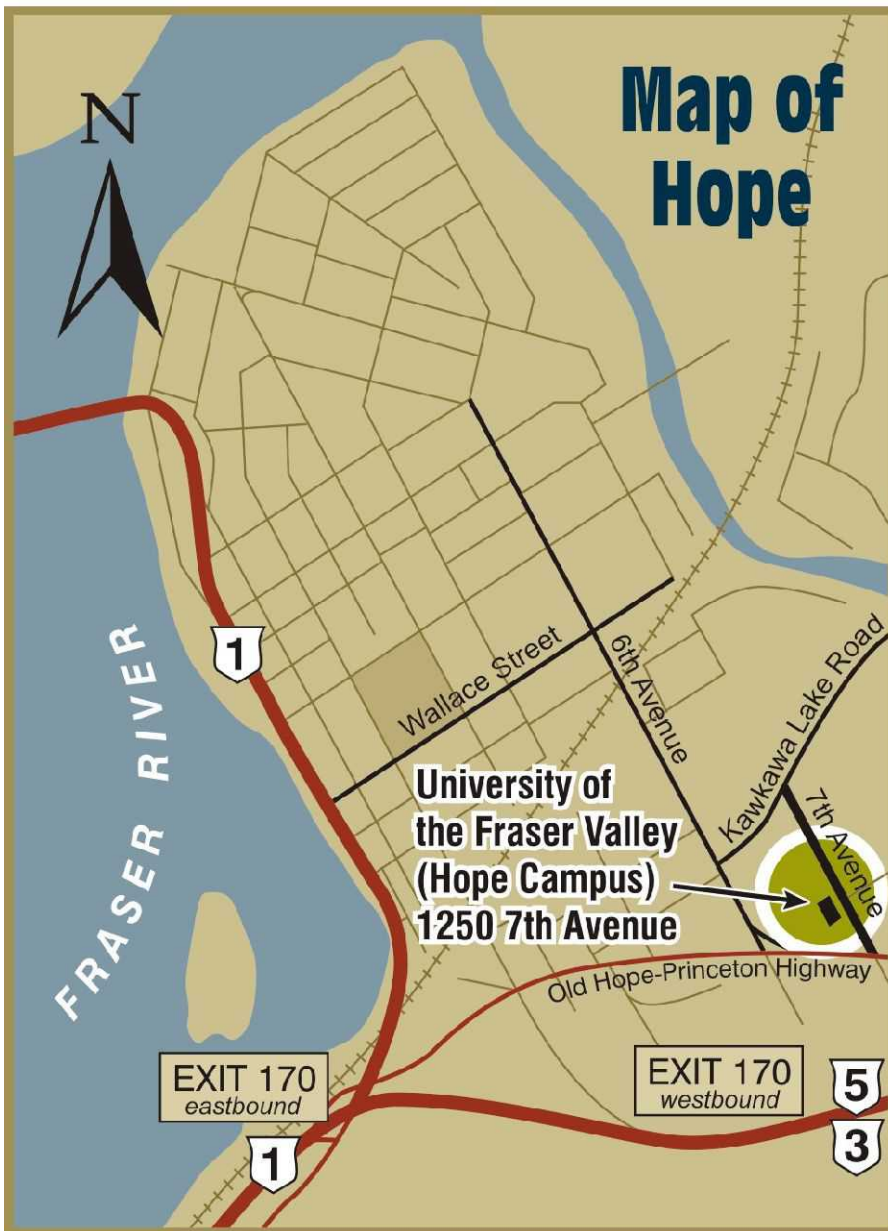

# Avalanche Safety

Jan 24 - 26, 2020

## Map to UFV Campus in Hope

### Itinerary:

#### Friday

7:00 PM to 10:00 PM  
– Introductory classroom session at UFV Campus in Hope